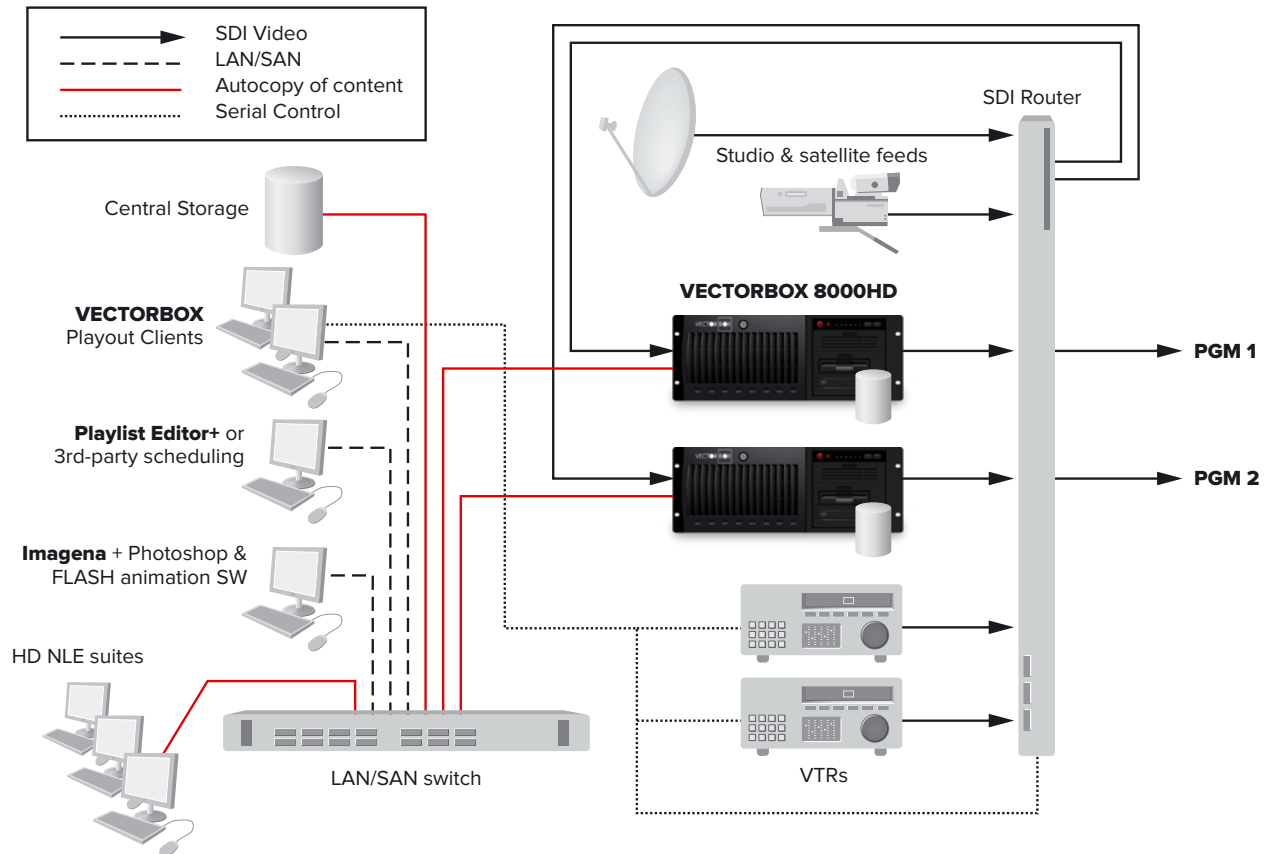

High-Definition Playout & Ingest

VECTORBOX 8000HD

- HD and SD playout & Ingest
- Master control room automation
- Built-in video server
- Built-in graphics

VECTORBOX playout interface

Graphic output

VECTORBOX 8000HD offers the 24/7 reliability required by today's premium, high-definition channels along with the performance to ingest and playout from a variety of sources and from a single box. VECTORBOX includes an advanced master control room automation for managing feeds from satellite, VTR and studio, a high-performance video server and fully integrated graphics overlay including bugs, animations and real-time tickers & titling linked to RSS feeds and other remote databases.

VECTORBOX 8000HD provides a single channel playout with simultaneous ingest of standard definition SDI or high definition HDSDI video and requires no hardware / software upgrade or additional cost for migration from SD to HD formats. Support for a wide range of video and metadata file standards makes integrating into any file-based workflow easy and support for all alphabets and fonts allows worldwide use.

Software add-ons include **Autovia** advanced watchdog software for automatic failover from main to redundant playout, **Imagena** CG Template Editor for best graphics performance and effective channel branding and **MediaCopier** for enhanced file, network and content management.

OTHER VECTORBOX HD PRODUCTS

V-BOX News 8000HD

MOS-compliant manual news and studio playout for standalone use or with any third-party news system

VECTORBOX 8000HD installation

SYSTEM SPECIFICATIONS

HIGH DEFINITION