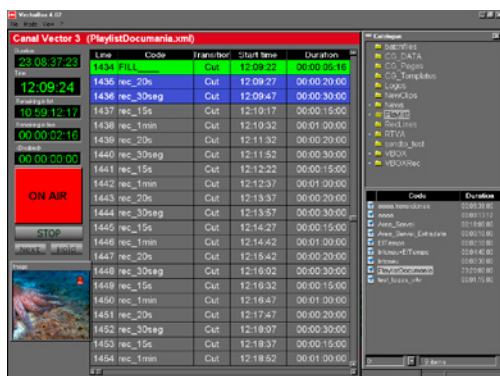

High-Definition Playout & Ingest

VECTORBOX 8000HD

- HD and SD playout & Ingest
- Master control room automation
- Built-in video server
- Built-in graphics

VECTORBOX playout interface

Graphic output

VECTORBOX 8000HD offers the 24/7 reliability required by today's premium, high-definition channels along with the performance to ingest and playout from a variety of sources and from a single box. VECTORBOX includes an advanced master control room automation for managing feeds from satellite, VTR and studio, a high-performance video server and fully integrated graphics overlay including bugs, animations and real-time tickers & titling linked to RSS feeds and other remote databases.

VECTORBOX 8000HD provides a single channel playout with simultaneous ingest of standard definition SDI or high definition HDSDI video and requires no hardware / software upgrade or additional cost for migration from SD to HD formats. Support for a wide range of video and metadata file standards makes integrating into any file-based workflow easy and support for all alphabets and fonts allows worldwide use.

Software add-ons include **Autovia** advanced watchdog software for automatic failover from main to redundant playout, **Imagena** CG Template Editor for best graphics performance and effective channel branding and **MediaCopier** for enhanced file, network and content management.

OTHER VECTORBOX HD PRODUCTS

V-BOX News 8000HD

MOS-compliant manual news and studio playout for standalone use or with any third-party news system

VECTORBOX 8000HD installation

SYSTEM SPECIFICATIONS

HIGH DEFINITION